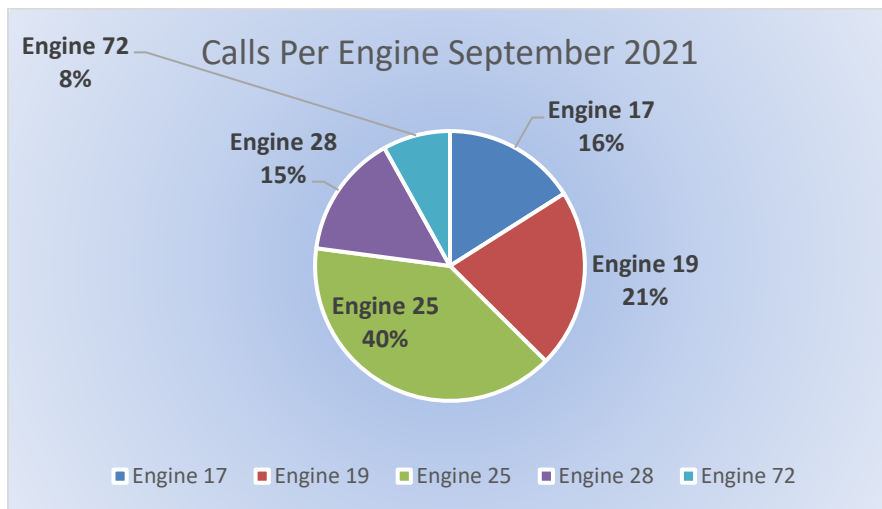

Total Calls September 2021

681 Total Calls

Medical Aid- 470

Fire- 45

Traffic Collision- 57

Public Assist- 46

Misc- 55

Move/Cover – 16

Station 25 Run Review September 2021

ENGINE 25: 270 Total Calls

Medical Aid- 206

Fire- 11

Traffic Collision- 15

Public Assist- 20

Misc- 17

Move/Cover - 1