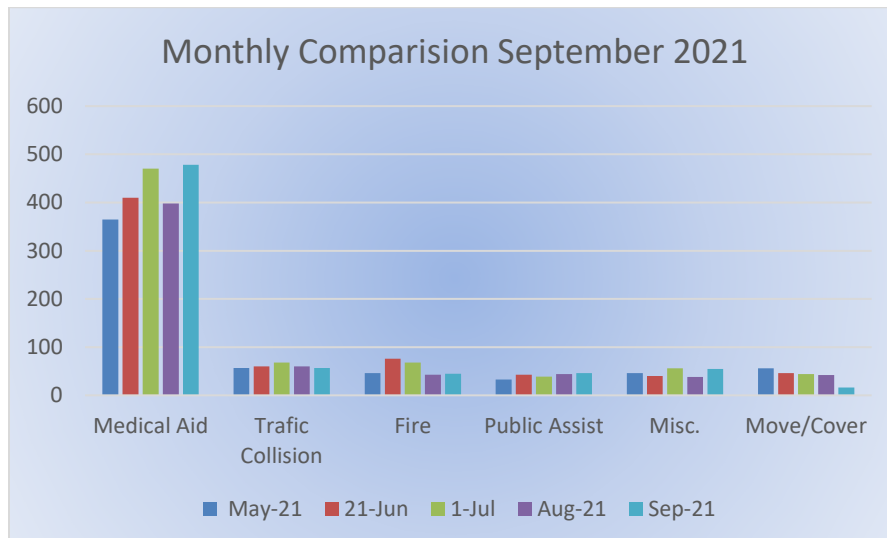

Total Calls September 2021

681 Total Calls

Medical Aid- 470

Fire- 45

Traffic Collision- 57

Public Assist- 46

Misc- 55

Move/Cover – 16

Station 25 Run Review September 2021

ENGINE 25: 270 Total Calls

Medical Aid- 206

Fire- 11

Traffic Collision- 15

Public Assist- 20

Misc- 17

Move/Cover - 1