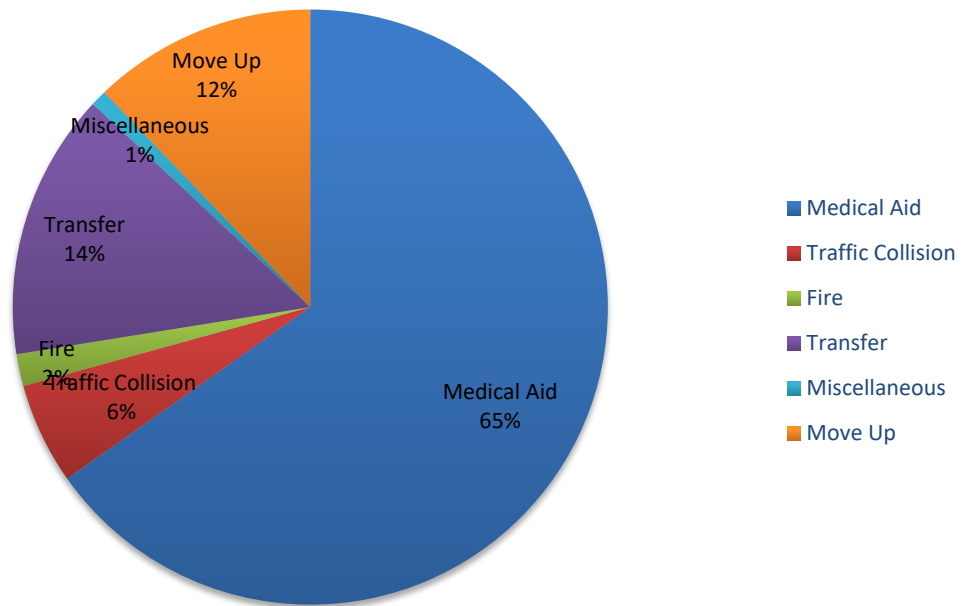

Total Calls September 2021

681 Total Calls

Medical Aid- 470

Fire- 45

Traffic Collision- 57

Public Assist- 46

Misc- 55

Move/Cover – 16

Station 25 Run Review September 2021

ENGINE 25: 270 Total Calls

Medical Aid- 206

Fire- 11

Traffic Collision- 15

Public Assist- 20

Misc- 17

Move/Cover - 1

MEDIC 25: 345 Total Calls

Medical Aid- 225

Fire- 6

Traffic Collision- 19

Transfer- 50

Misc- 3

Move/Cover - 42

E25

M25

E25 Monthly Statistics Comparison

M25 Monthly Statistics Comparison