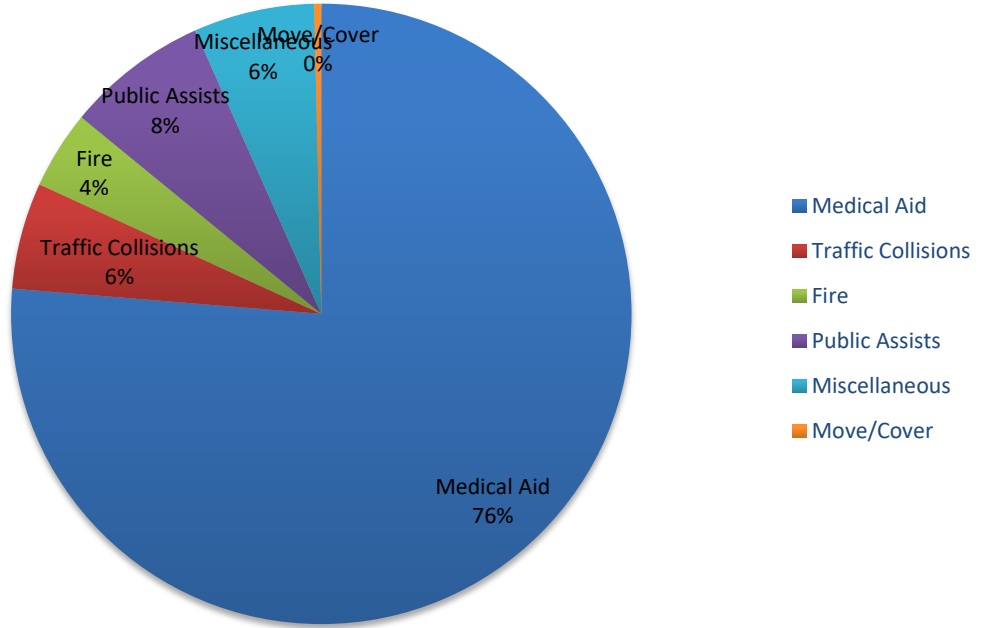

Total Calls September 2021

681 Total Calls

Medical Aid- 470

Fire- 45

Traffic Collision- 57

Public Assist- 46

Misc- 55

Move/Cover – 16

Station 25 Run Review September 2021

ENGINE 25: 270 Total Calls

Medical Aid- 206

Fire- 11

Traffic Collision- 15

Public Assist- 20

Misc- 17

Move/Cover - 1

MEDIC 25: 345 Total Calls

Medical Aid- 225

Fire- 6

Traffic Collision- 19

Transfer- 50

Misc- 3

Move/Cover - 42

E25