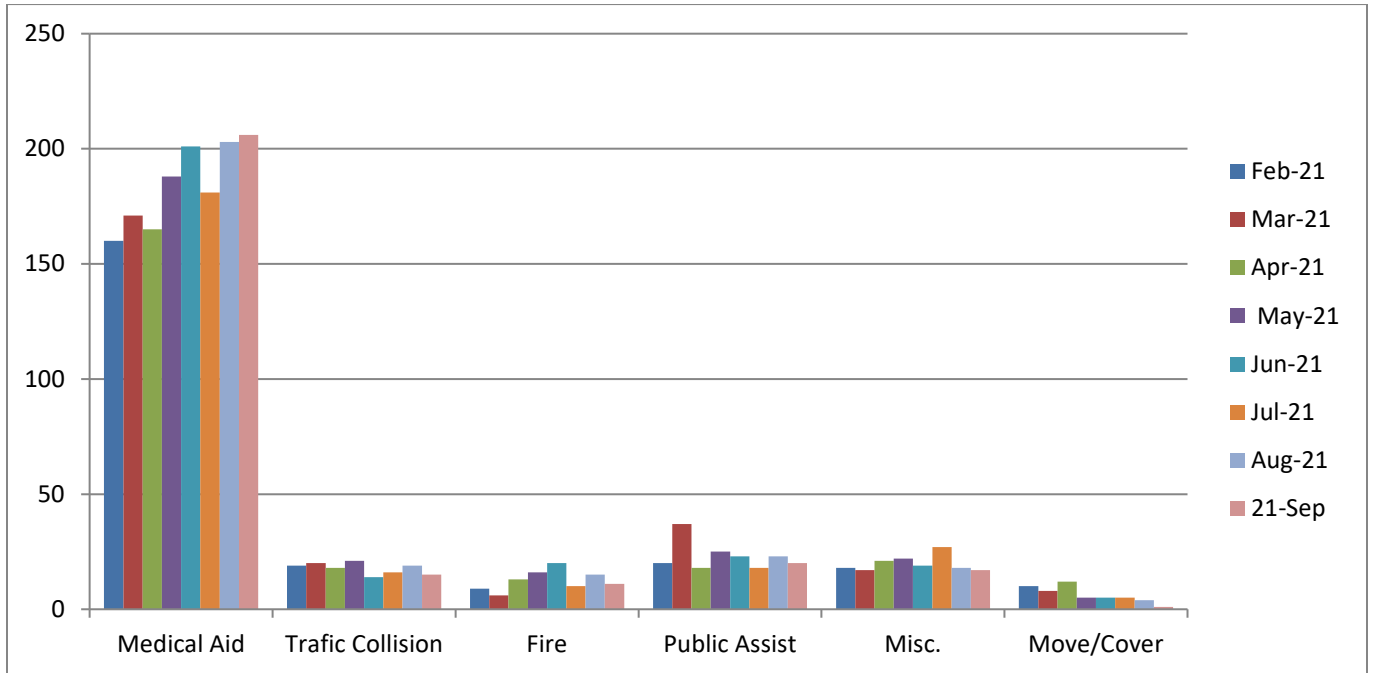

MEDIC 25: 345 Total Calls

Medical Aid- 225

Fire- 6

Traffic Collision- 19

Transfer- 50

Misc- 3

Move/Cover - 42

E25

M25

E25 Monthly Statistics Comparison

M25 Monthly Statistics Comparison